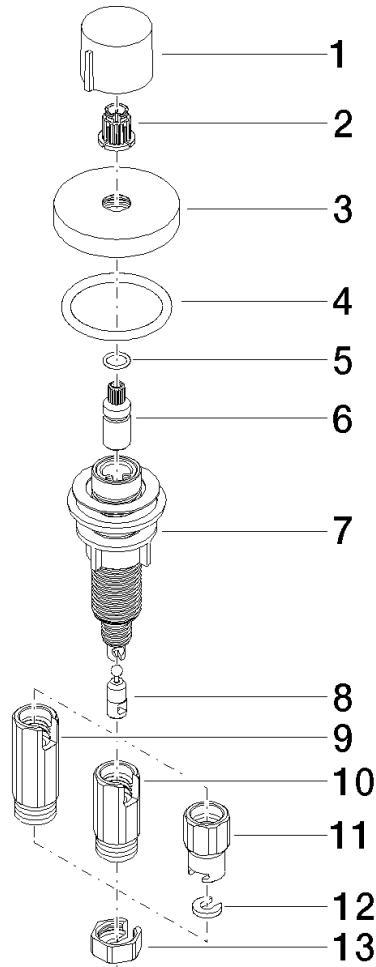

**Strainer waste with control handle - Platinum**

ELIO

10 710 970

- control for single basin
- including adapter for Bowden cable

Fits ELIO, ENO, MEM, META SQUARE, SYNC, TARA and TARA ULTRA

Fits: ELIO, MEM, TARA, TARA ULTRA, META SQUARE

	Platinum	10 710 970-08
	Chrome	10 710 970-00
	Brushed Platinum	10 710 970-06
	Durabress (23kt Gold)	10 710 970-09
	Dark Chrome	10 710 970-19
	Brushed Durabress (23kt Gold)	10 710 970-28
	Matte Black	10 710 970-33
	Brushed Champagne (22kt Gold)	10 710 970-46
	Champagne (22kt Gold)	10 710 970-47
	Brushed Chrome	10 710 970-93
	Brushed Dark Platinum	10 710 970-99

10 710 970

mm [inches]

10 710 970

Parts for other finishes can be found here: [Chrome](#)

**Spare parts list**

No.	Item Number	Name	Quantity used	Delivery time
1	09 20 97 030-08	handle	1	40
2	90 12 12 002 00 90	fixing cap	1	2
3	09 27 87 006-08	rosette	1	40
4	90 14 10 043 00 90	seal	1	2
5	09 14 10 042 90	seal	1	2
6	09 29 06 087-08	spindle	1	-
Spare part can no longer be ordered, please order the replacement item				
7	04 30 01 029 00 90	adaptor	1	2
8	09 24 03 175 90	adaptor	1	2
9	09 11 10 073-07	connection	1	30
10	09 11 10 074-07	connection	1	30
11	09 11 10 079-07	connection	1	30
12	09 30 11 087 90	disc	1	2
13	09 23 30 024-07	nut	1	30